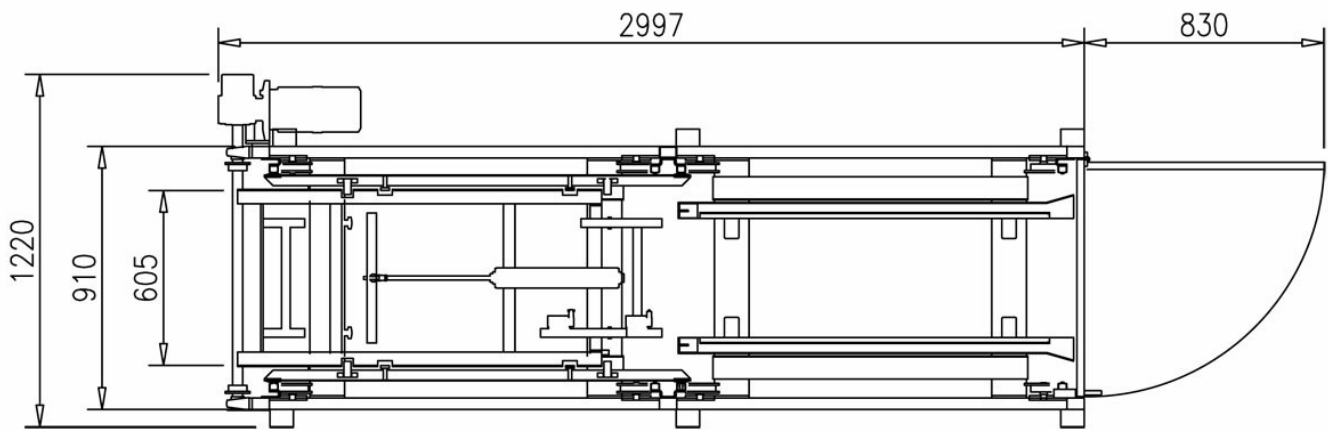

Robo XI: automatic robot for the end-of-line (good excellence alternative to Robo-T)

■ Tray stacking Robo-T

■ Robo XI: automatic robot for the end-of-line

ROBO-T	
<b>Trays dimensions (mm)</b>	1200x600x55
<b>Speed ( trays./min.)</b>	2-4-6-8
<b>Power installed (kW)</b>	1.1
<b>Area (sm)</b>	3.6
<b>Size LxPxH (mm)</b>	2997x1220x2550