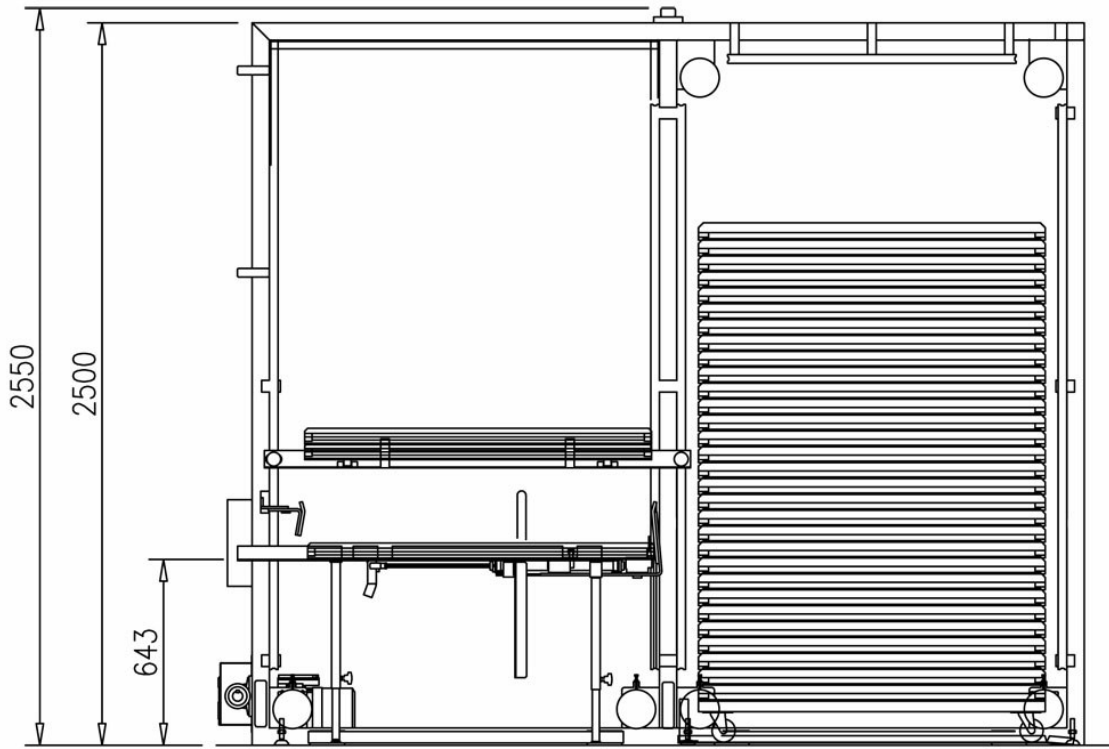

## ■ Tray stacking Robo-T

- Trays stacking machine for trays measuring 1200x600 mm
- Suitable for trays of different heights: 50 –70 mm
- Speed suitable for lines with a production output of 600 kg/h (short-cut dry pasta)
- Essential for achieving end-of-line automation with maximum simplicity
- Safety guaranteed by a microswitch for rear door opening

Robo XI: automatic robot for the end-of-line (good excellence alternative to Robo-T)

■ Tray stacking Robo-T

■ Robo XI: automatic robot for the end-of-line

ROBO-T	
<b>Trays dimensions (mm)</b>	1200x600x55
<b>Speed ( trays./min.)</b>	2-4-6-8
<b>Power installed (kW)</b>	1.1
<b>Area (sm)</b>	3.6
<b>Size LxPxH (mm)</b>	2997x1220x2550